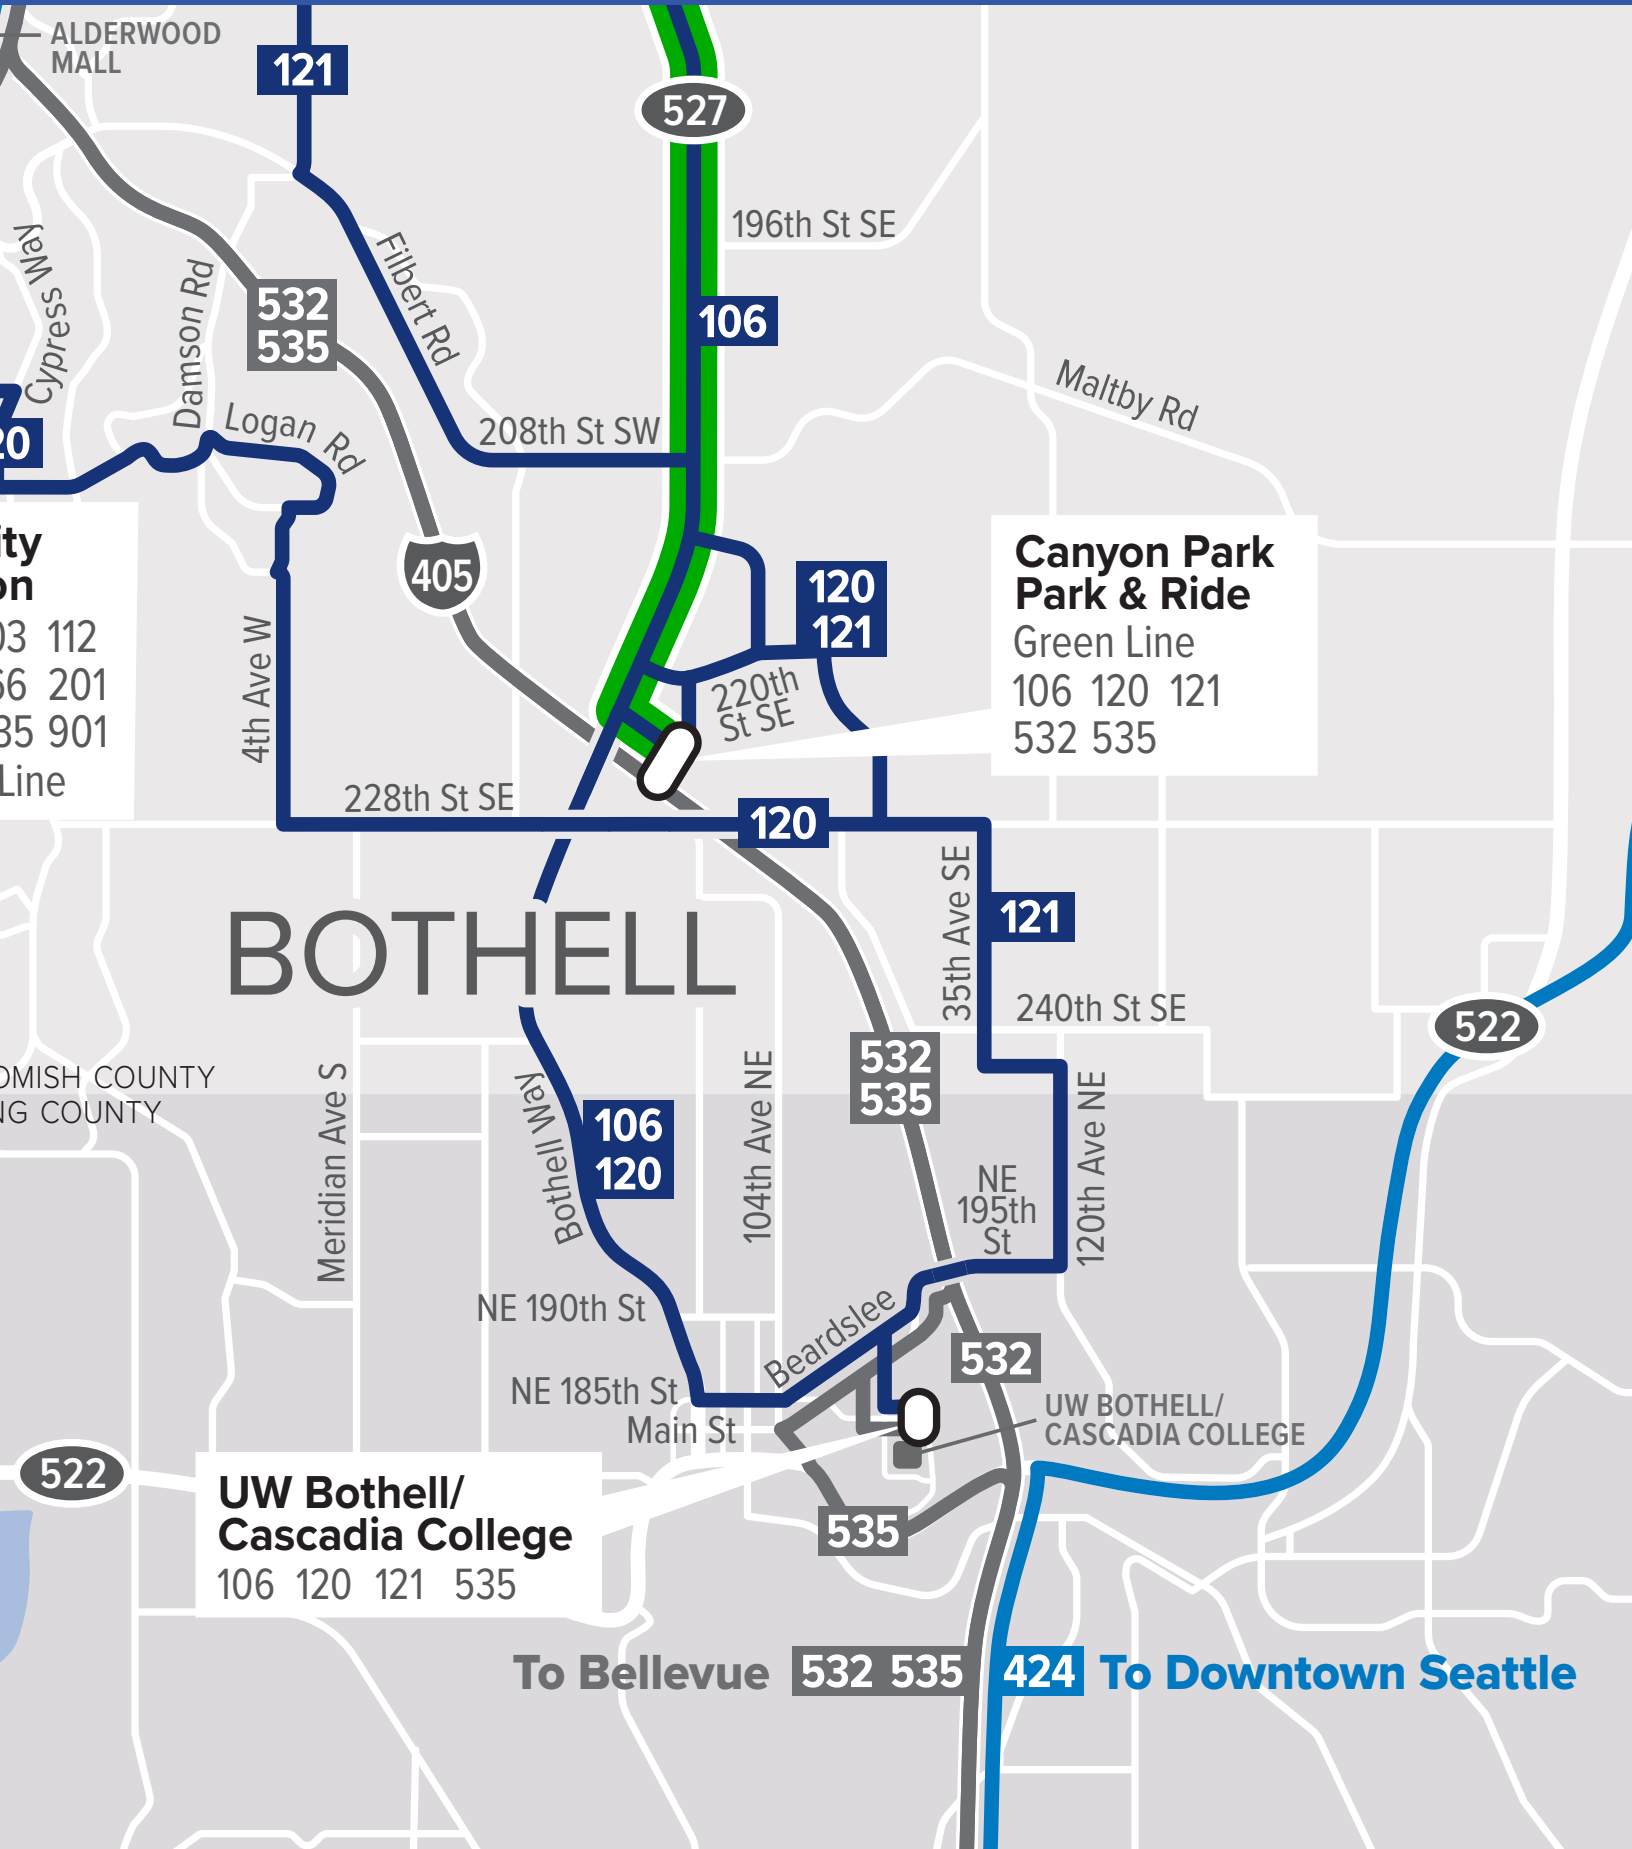

Community Transit System Map

Bothell detail

August 2025

Canyon Park Park & Ride

Green Line
106 120 121
532 535

BOTHELL

UW Bothell/ Cascadia College

106 120 121 535

To Bellevue **532 535** **424** To Downtown Seattle