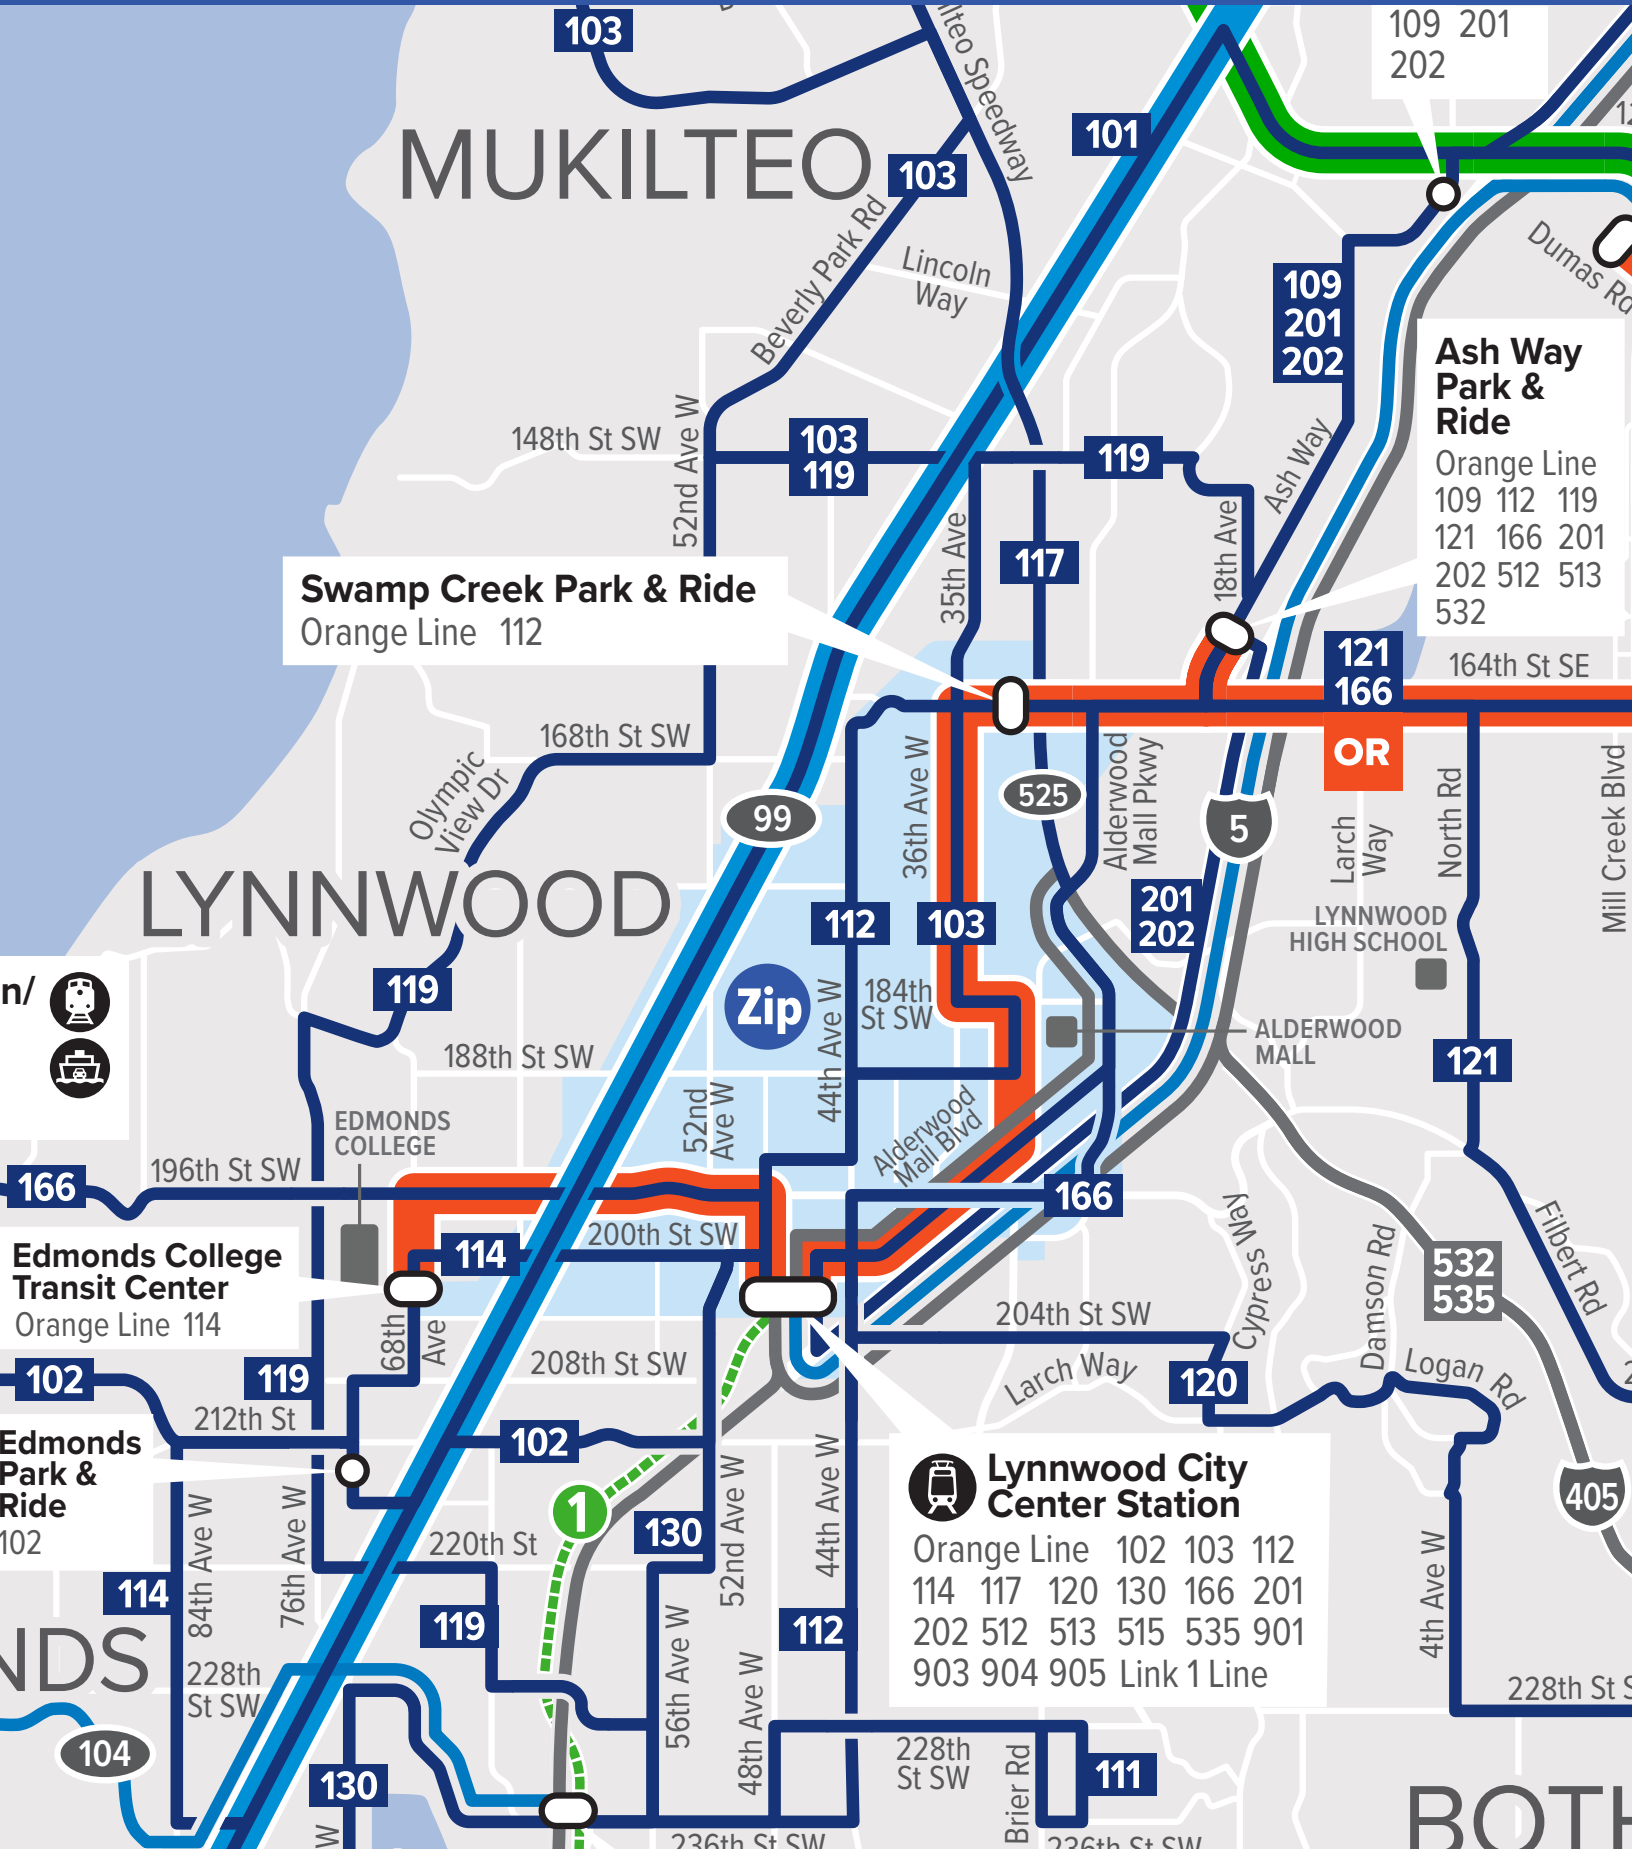

Community Transit System Map

Lynnwood detail

August 2025

Swamp Creek Park & Ride
Orange Line 112

Ash Way Park & Ride
Orange Line
109 112 119
121 166 201
202 512 513
532

Lynnwood City Center Station
Orange Line 102 103 112
114 117 120 130 166 201
202 512 513 515 535 901
903 904 905 Link 1 Line

Zip

BOTH