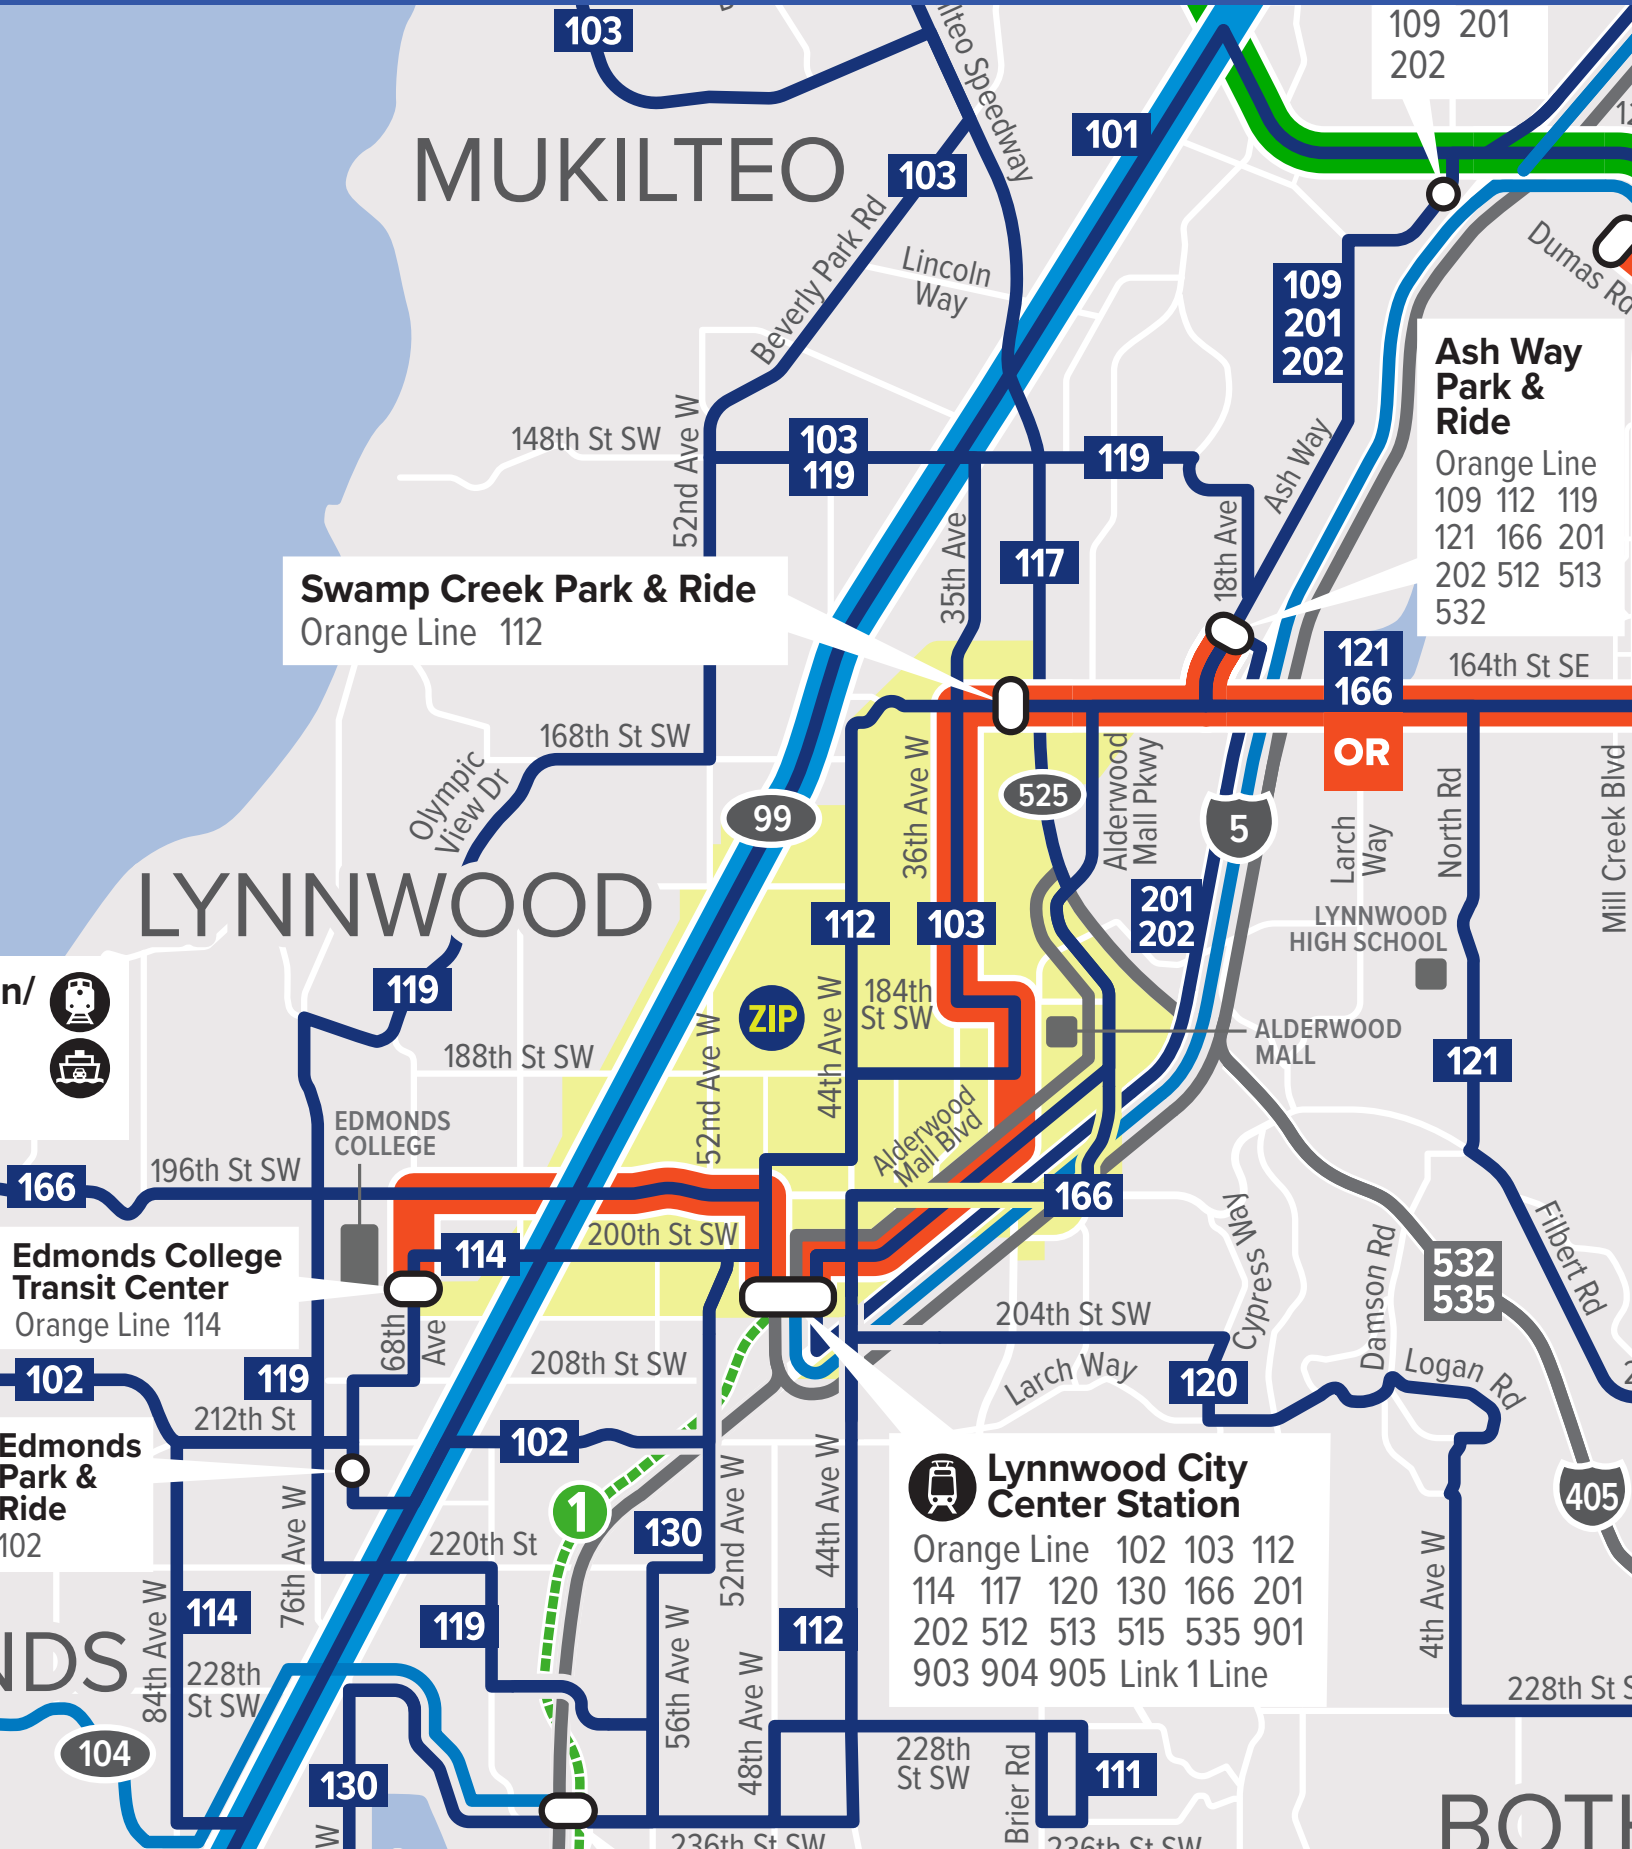

Community Transit System Map

Lynnwood detail

March 2025

Swamp Creek Park & Ride
Orange Line 112

Ash Way Park & Ride
Orange Line
109 112 119
121 166 201
202 512 513
532

Lynnwood City Center Station
Orange Line 102 103 112
114 117 120 130 166 201
202 512 513 515 535 901
903 904 905 Link 1 Line