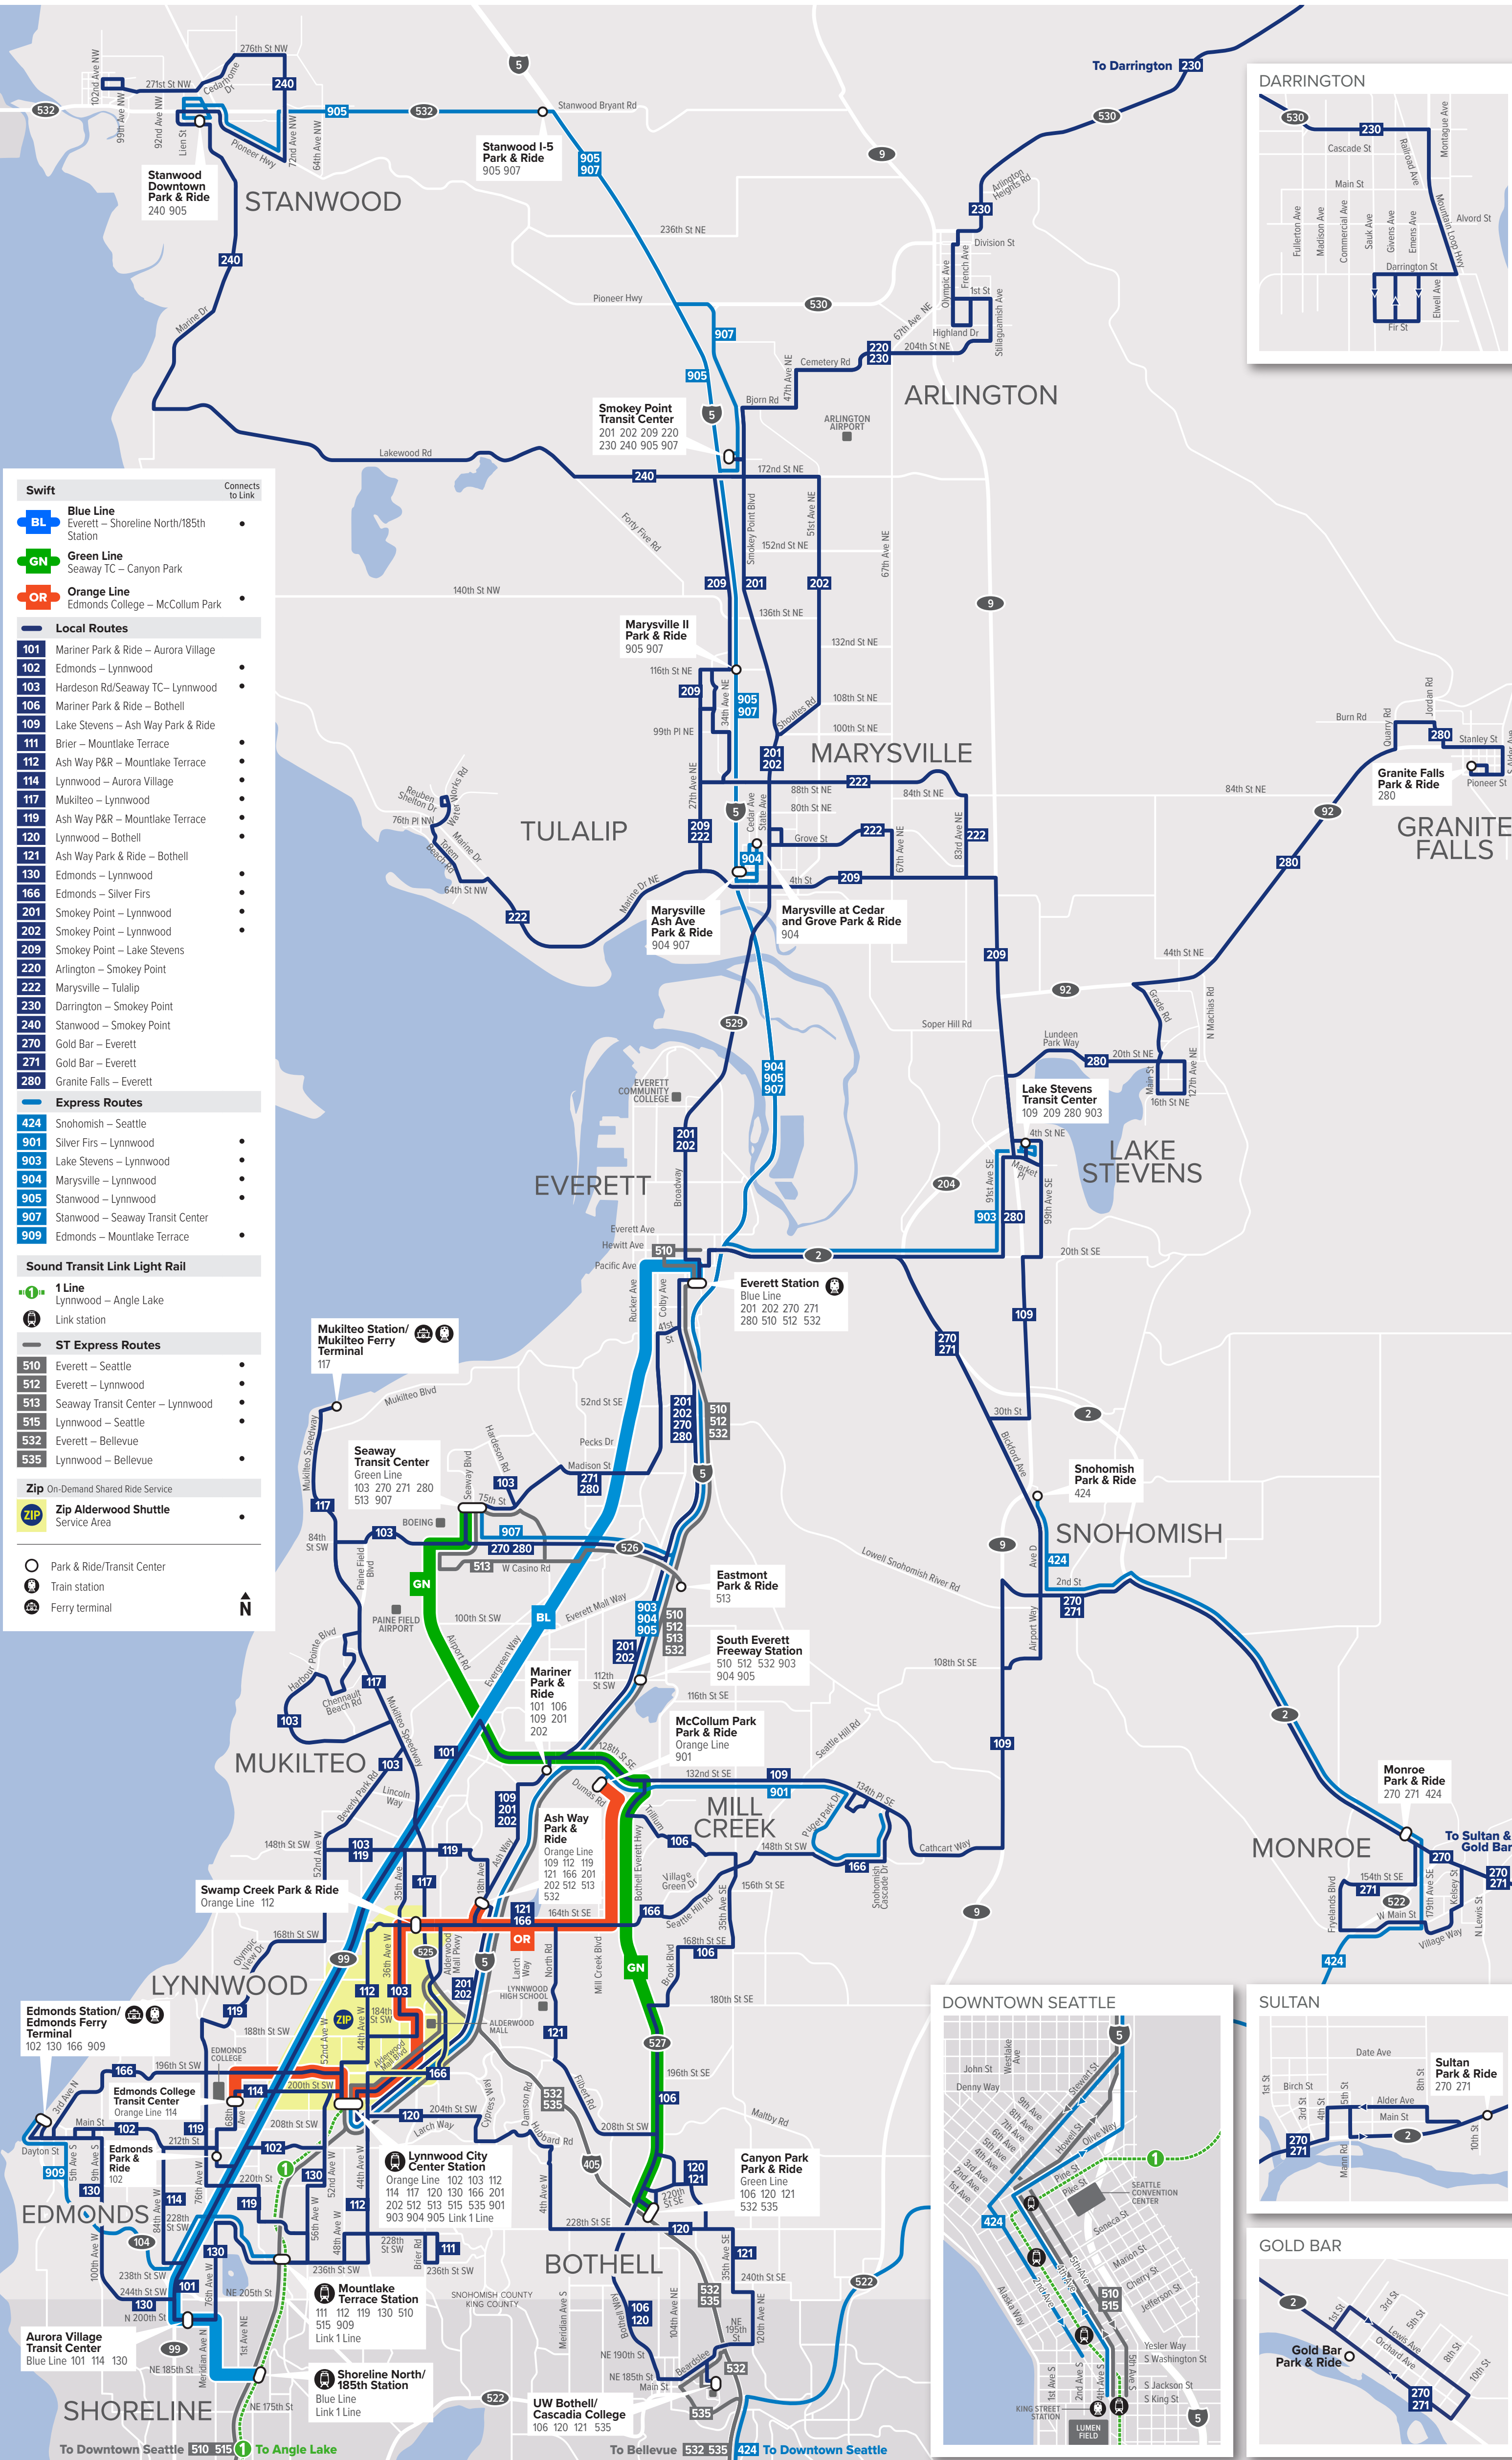

Community Transit System Map

Swift Connects to Link

- BL Blue Line** Everett – Shoreline North/185th Station
- GN Green Line** Seaway TC – Canyon Park
- OR Orange Line** Edmonds College – McCollum Park

Local Routes

- 101 Mariner Park & Ride – Aurora Village
- 102 Edmonds – Lynnwood
- 103 Hardeson Rd/Seaway TC – Lynnwood
- 106 Mariner Park & Ride – Bothell
- 109 Lake Stevens – Ash Way Park & Ride
- 111 Brier – Mountlake Terrace
- 112 Ash Way P&R – Mountlake Terrace
- 114 Lynnwood – Aurora Village
- 117 Mukilteo – Lynnwood
- 119 Ash Way P&R – Mountlake Terrace
- 120 Lynnwood – Bothell
- 121 Ash Way Park & Ride – Bothell
- 130 Edmonds – Lynnwood
- 166 Edmonds – Silver Firs
- 201 Smokey Point – Lynnwood
- 202 Smokey Point – Lynnwood
- 209 Smokey Point – Lake Stevens
- 220 Arlington – Smokey Point
- 222 Marysville – Tulalip
- 230 Darrington – Smokey Point
- 240 Stanwood – Smokey Point
- 270 Gold Bar – Everett
- 271 Gold Bar – Everett
- 280 Granite Falls – Everett

Express Routes

- 424 Snohomish – Seattle
- 901 Silver Firs – Lynnwood
- 903 Lake Stevens – Lynnwood
- 904 Marysville – Lynnwood
- 905 Stanwood – Lynnwood
- 907 Stanwood – Seaway Transit Center
- 909 Edmonds – Mountlake Terrace

Sound Transit Link Light Rail

- 1 Line** Lynnwood – Angle Lake
- Link station

ST Express Routes

- 510 Everett – Seattle
- 512 Everett – Lynnwood
- 513 Seaway Transit Center – Lynnwood
- 515 Lynnwood – Seattle
- 532 Everett – Bellevue
- 535 Lynnwood – Bellevue