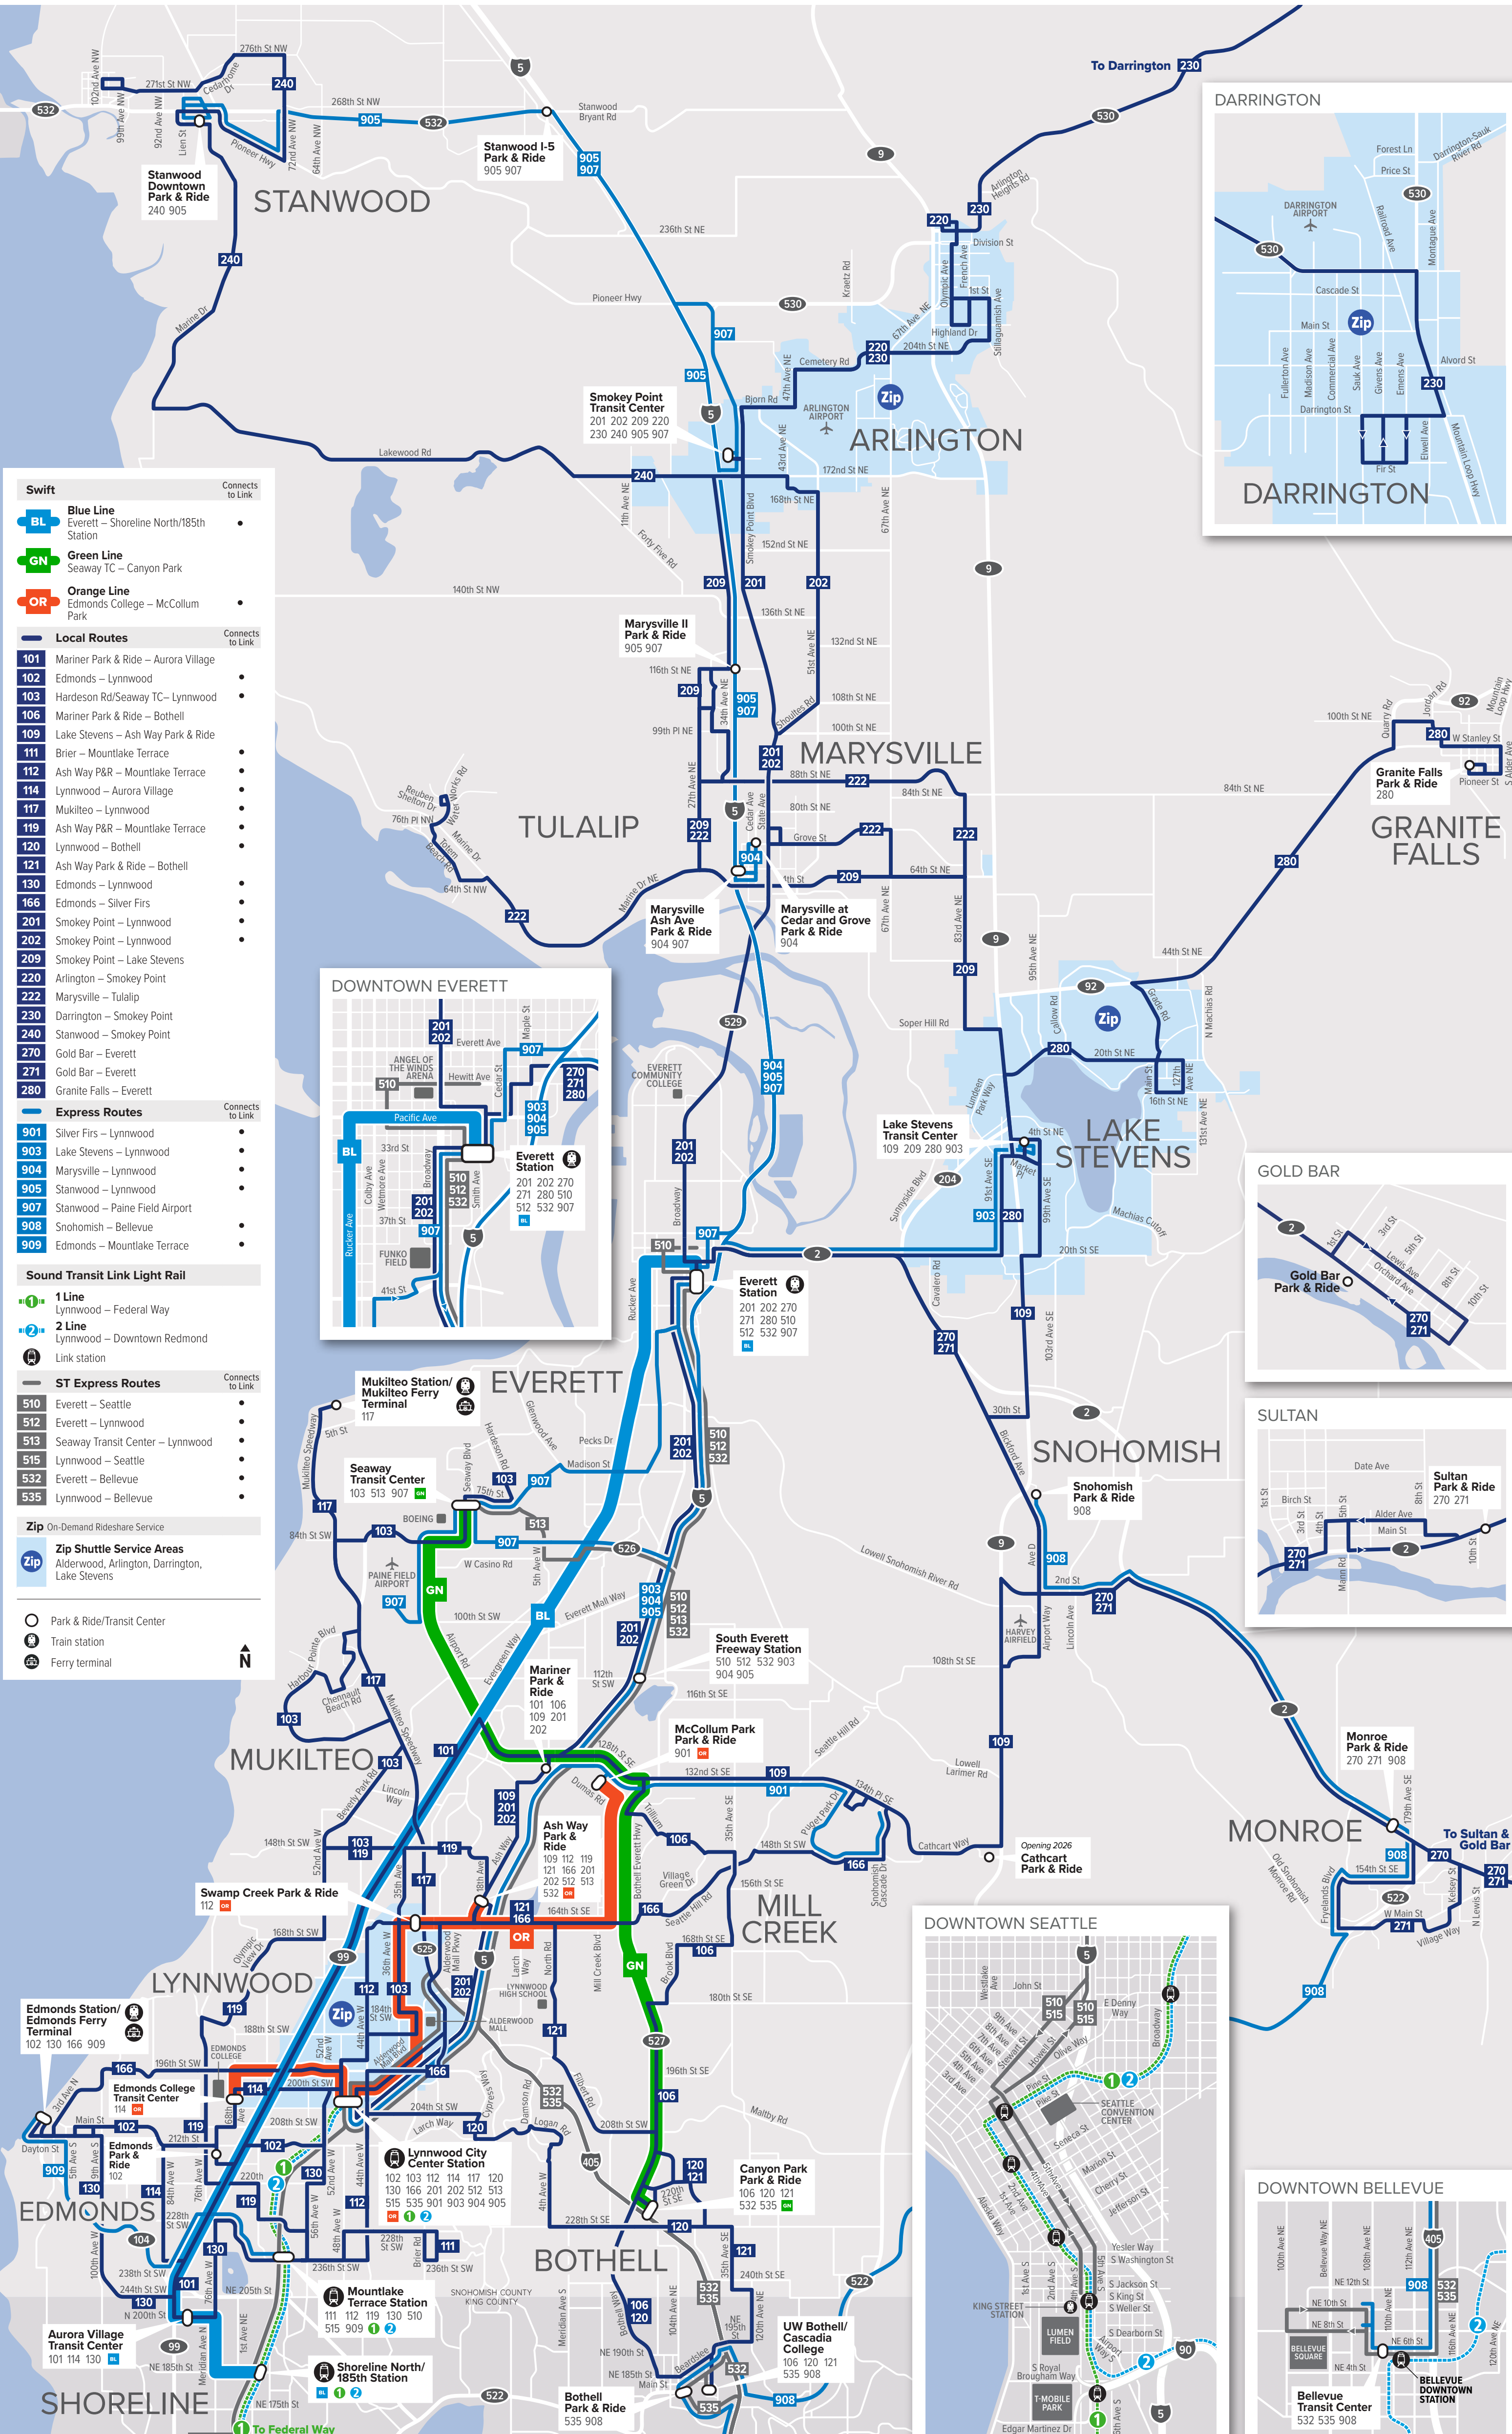

# Community Transit System Map

- Swift** Connects to Link
- BL Blue Line**  
Everett – Shoreline North/185th Station
  - GN Green Line**  
Seaway TC – Canyon Park
  - OR Orange Line**  
Edmonds College – McCollum Park
- Local Routes** Connects to Link
- 101** Mariner Park & Ride – Aurora Village
  - 102** Edmonds – Lynnwood
  - 103** Hardeson Rd/Seaway TC – Lynnwood
  - 106** Mariner Park & Ride – Bothell
  - 109** Lake Stevens – Ash Way Park & Ride
  - 111** Brier – Mountlake Terrace
  - 112** Ash Way P&R – Mountlake Terrace
  - 114** Lynnwood – Aurora Village
  - 117** Mukilteo – Lynnwood
  - 119** Ash Way P&R – Mountlake Terrace
  - 120** Lynnwood – Bothell
  - 121** Ash Way Park & Ride – Bothell
  - 130** Edmonds – Lynnwood
  - 166** Edmonds – Silver Firs
  - 201** Smokey Point – Lynnwood
  - 202** Smokey Point – Lynnwood
  - 209** Smokey Point – Lake Stevens
  - 220** Arlington – Smokey Point
  - 222** Marysville – Tulalip
  - 230** Darrington – Smokey Point
  - 240** Stanwood – Smokey Point
  - 270** Gold Bar – Everett
  - 271** Gold Bar – Everett
  - 280** Granite Falls – Everett
- Express Routes** Connects to Link
- 901** Silver Firs – Lynnwood
  - 903** Lake Stevens – Lynnwood
  - 904** Marysville – Lynnwood
  - 905** Stanwood – Lynnwood
  - 907** Stanwood – Paine Field Airport
  - 908** Snohomish – Bellevue
  - 909** Edmonds – Mountlake Terrace
- Sound Transit Link Light Rail**
- 1 Line** Lynnwood – Federal Way
  - 2 Line** Lynnwood – Downtown Redmond
- Link station**
- ST Express Routes** Connects to Link
- 510** Everett – Seattle
  - 512** Everett – Lynnwood
  - 513** Seaway Transit Center – Lynnwood
  - 515** Lynnwood – Seattle
  - 532** Everett – Bellevue
  - 535** Lynnwood – Bellevue
- Zip On-Demand Rideshare Service**
- Zip Shuttle Service Areas**  
Alderwood, Arlington, Darrington, Lake Stevens
- Park & Ride/Transit Center**  
**Train station**  
**Ferry terminal**