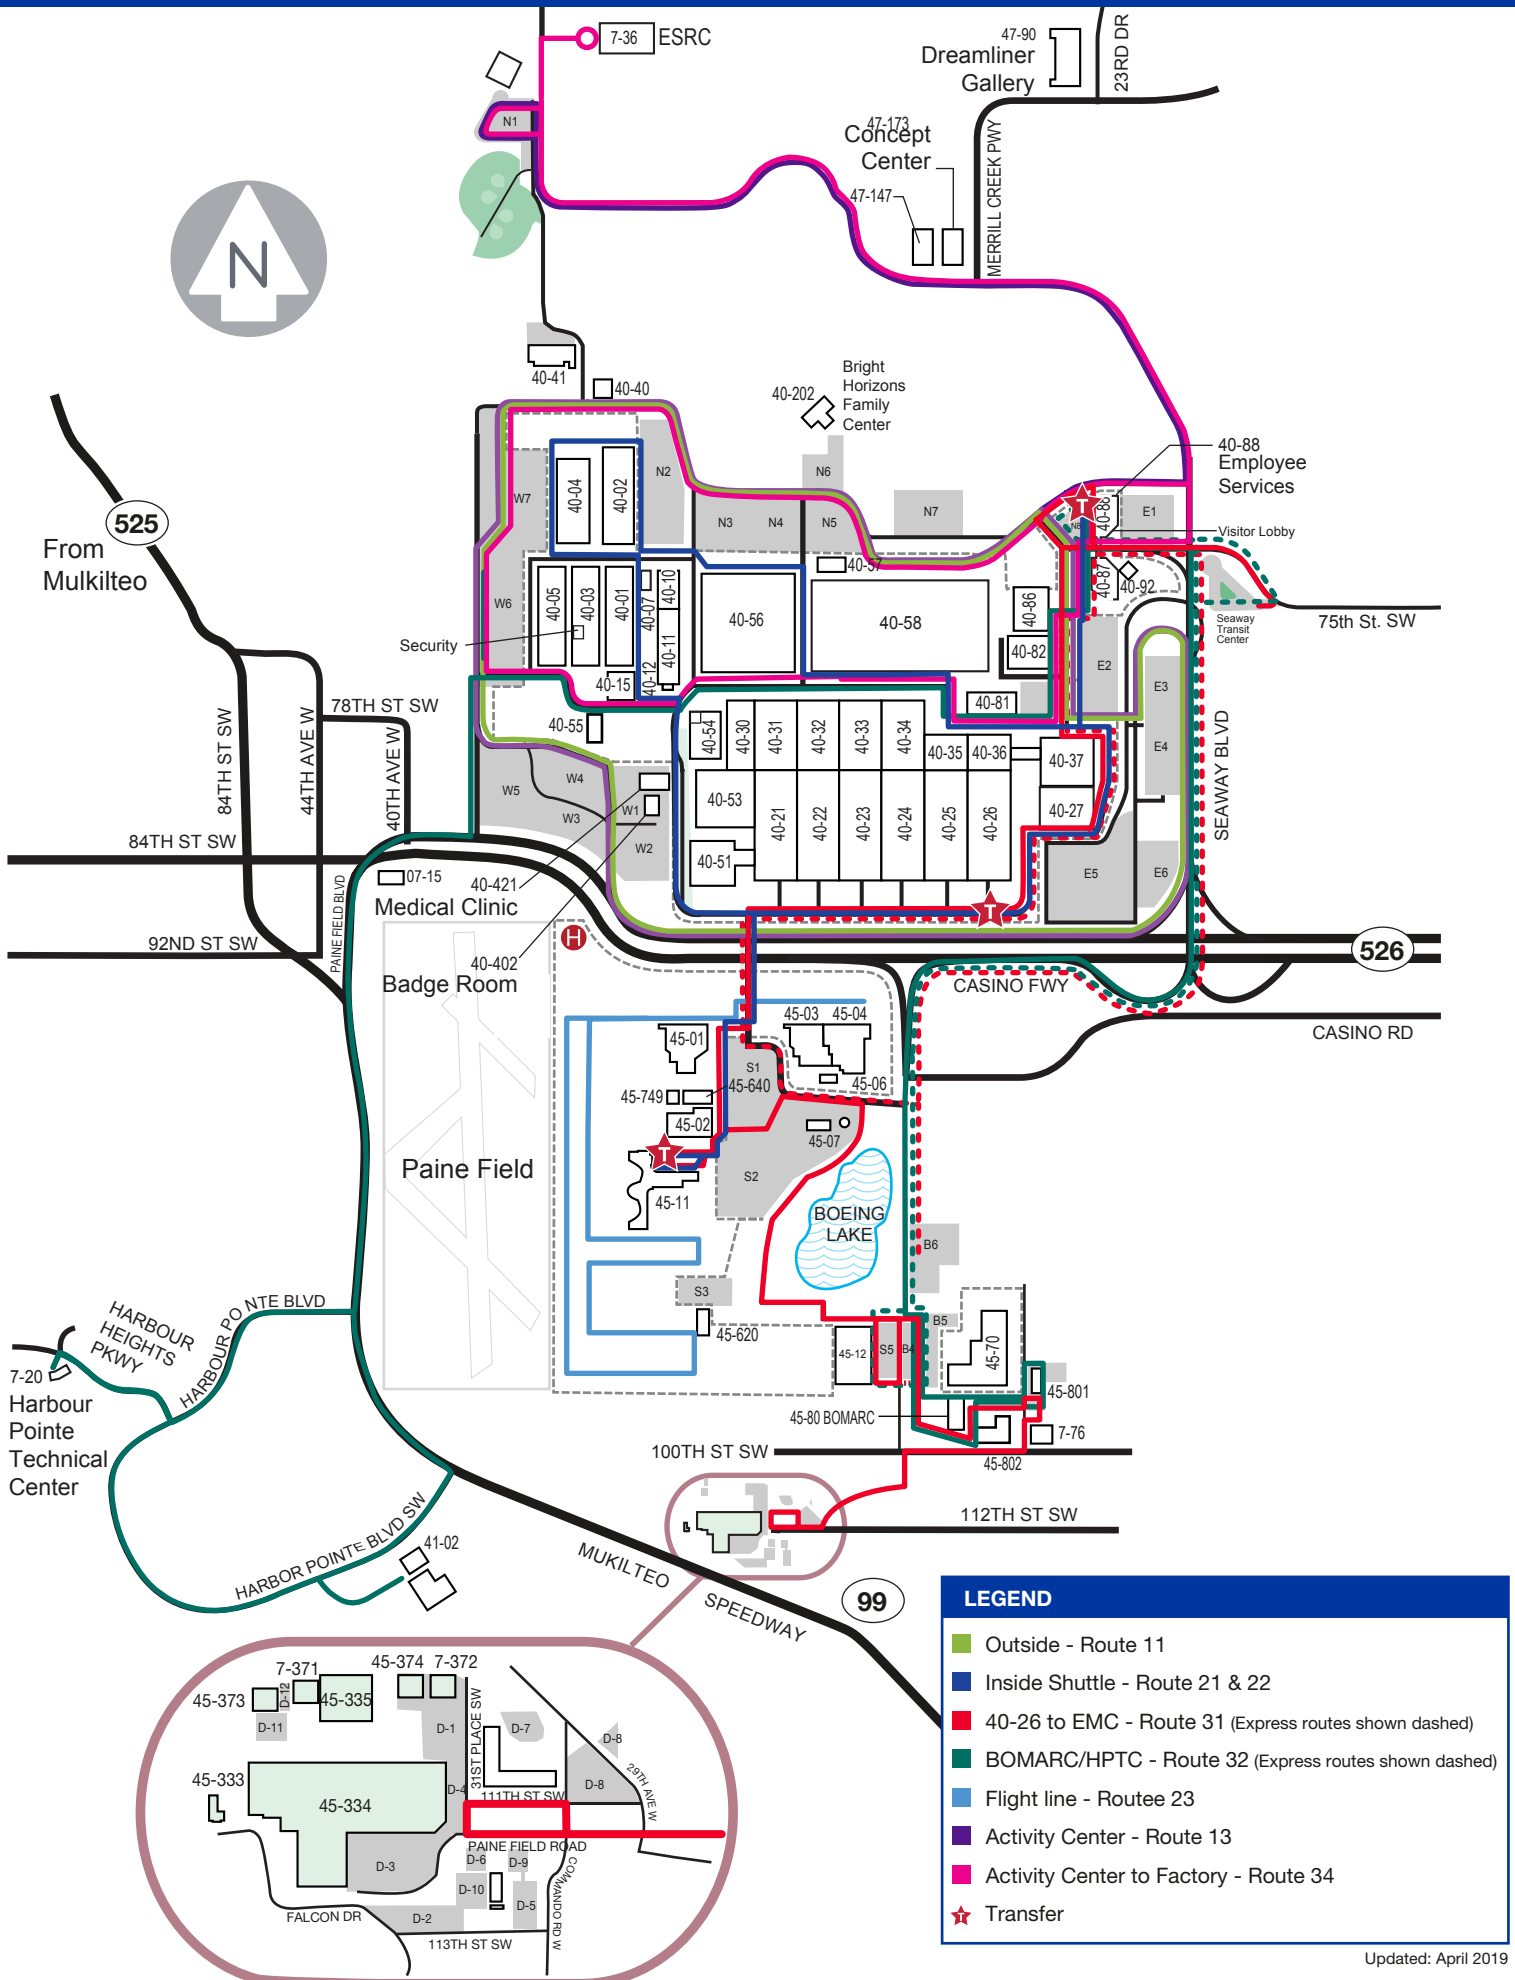

Everett Site Shuttle System

LEGEND	
█	Outside - Route 11
█	Inside Shuttle - Route 21 & 22
█	40-26 to EMC - Route 31 (Express routes shown dashed)
█	BOMARC/HPTC - Route 32 (Express routes shown dashed)
█	Flight line - Route 23
█	Activity Center - Route 13
█	Activity Center to Factory - Route 34
★	Transfer