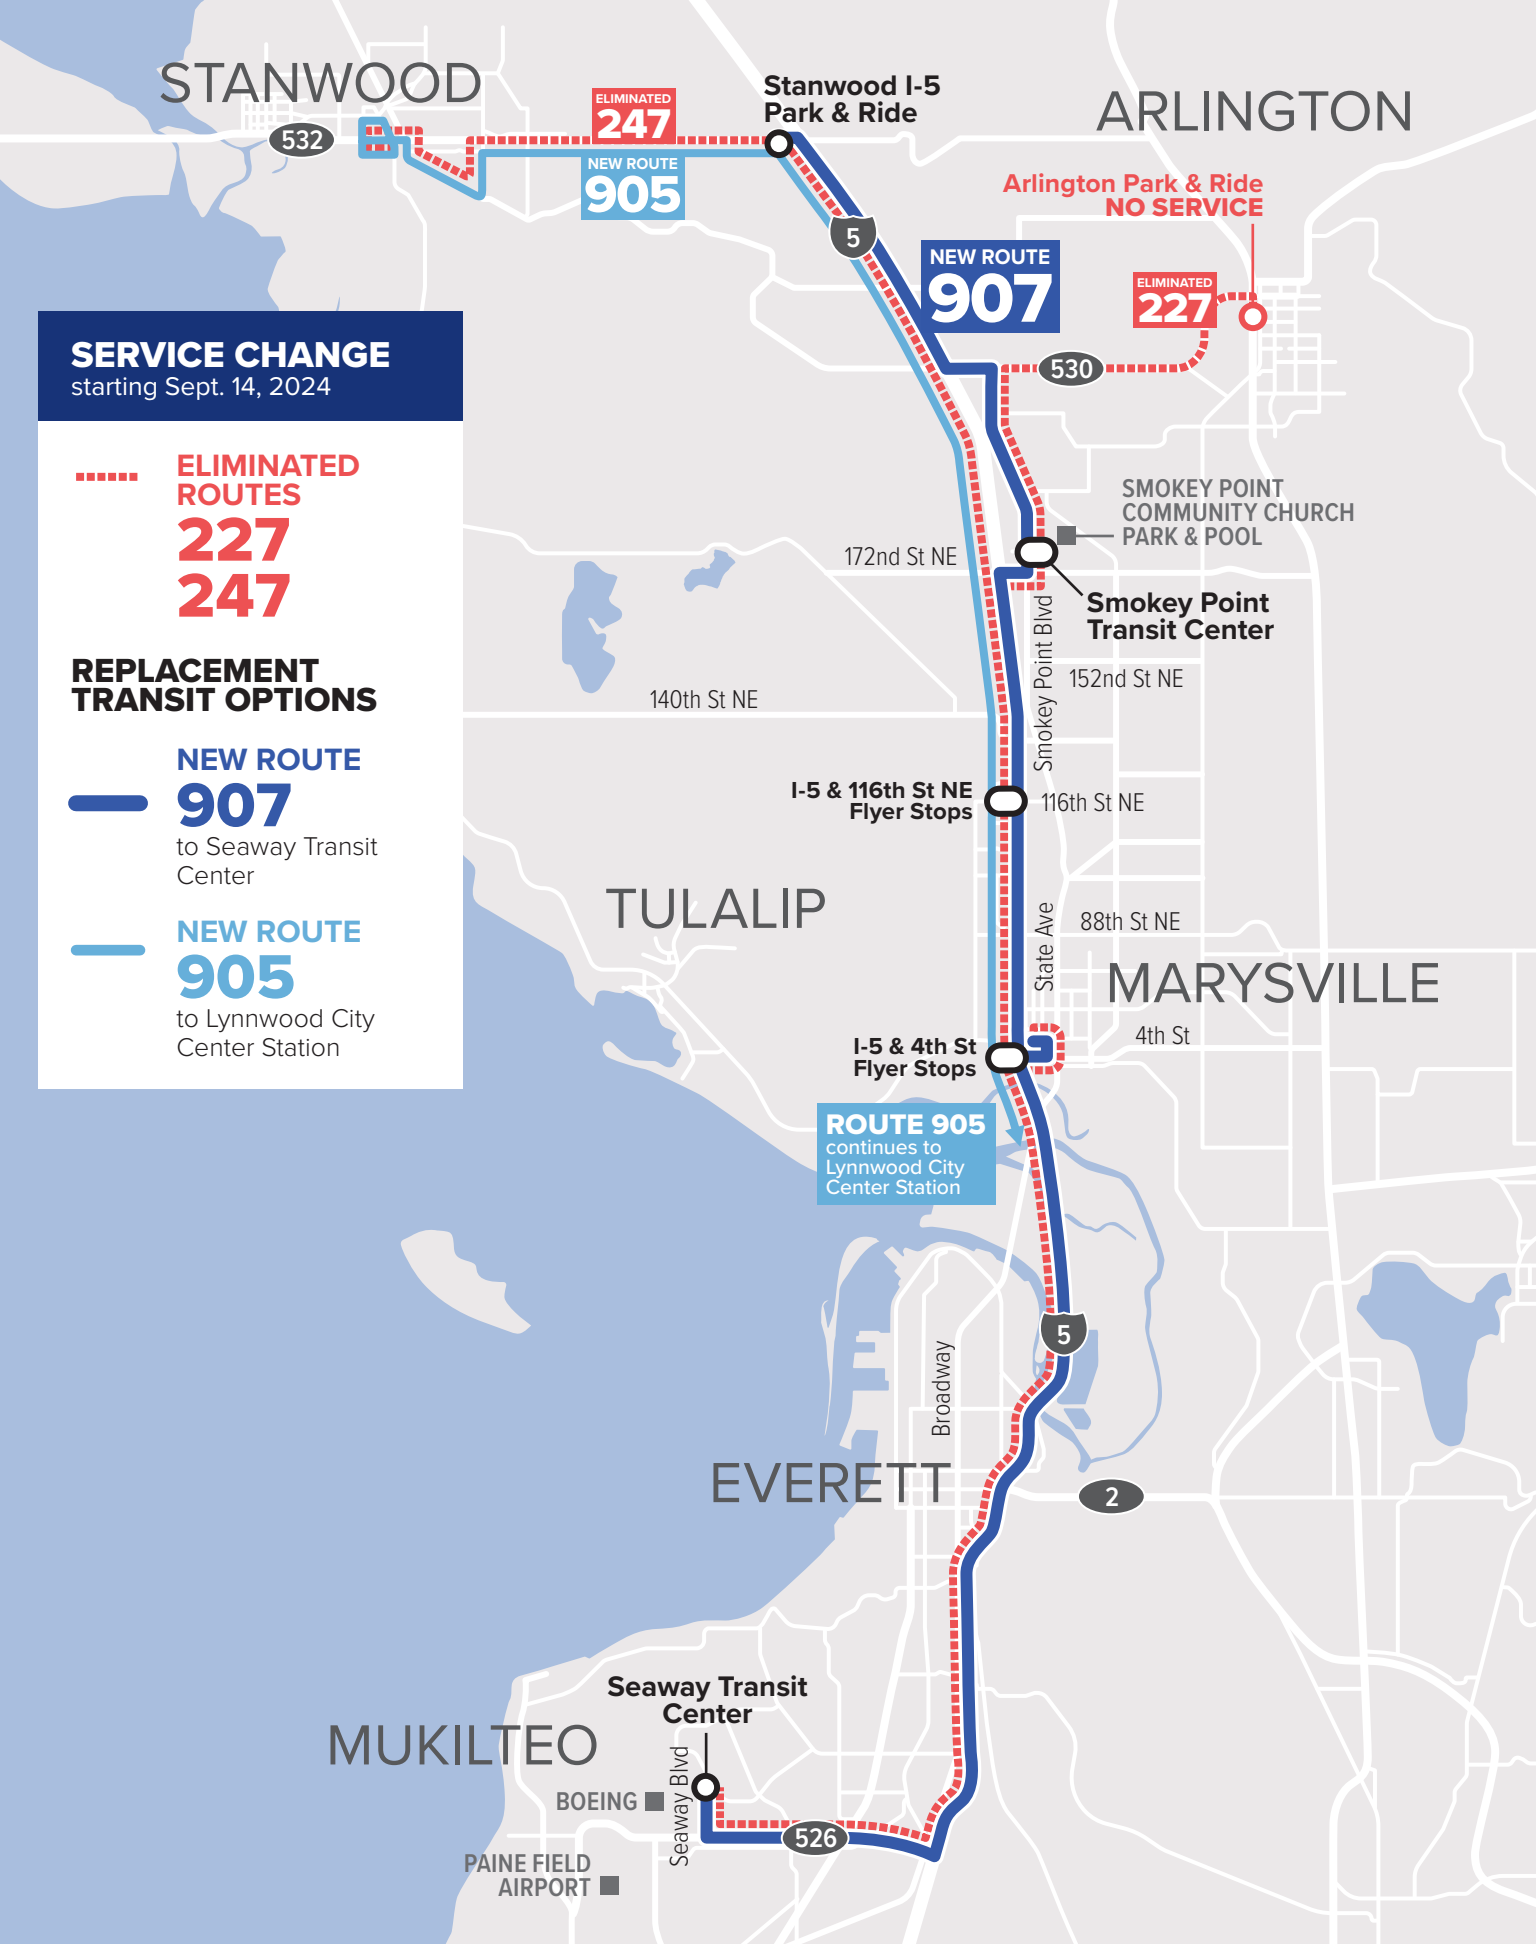

SERVICE CHANGE
starting Sept. 14, 2024

ELIMINATED ROUTES
227
247

REPLACEMENT TRANSIT OPTIONS

NEW ROUTE 907
to Seaway Transit Center

NEW ROUTE 905
to Lynnwood City Center Station

STANWOOD

ARLINGTON

532

ELIMINATED
247

NEW ROUTE
905

Stanwood I-5
Park & Ride

5

NEW ROUTE
907

Arlington Park & Ride
NO SERVICE

ELIMINATED
227

530

SMOKEY POINT
COMMUNITY CHURCH
PARK & POOL

172nd St NE

Smokey Point
Transit Center

140th St NE

152nd St NE

I-5 & 116th St NE
Flyer Stops

116th St NE

TULALIP

88th St NE

MARYSVILLE

State Ave

4th St

I-5 & 4th St
Flyer Stops

ROUTE 905
continues to
Lynnwood City
Center Station

Broadway

5